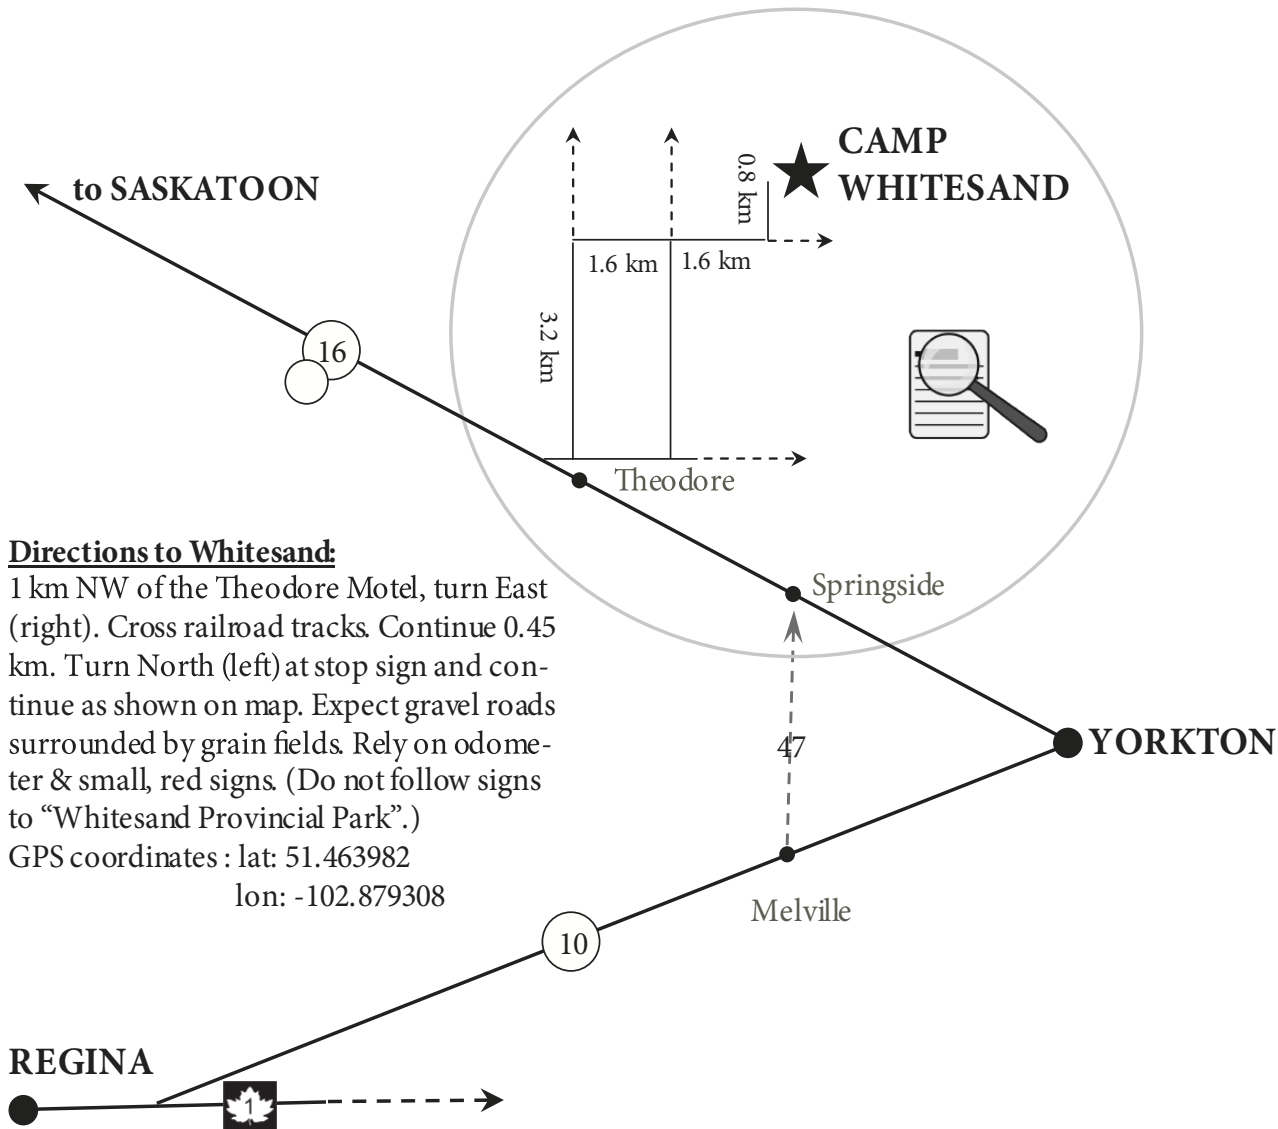

# Camp Whitesand

Theodore, Saskatchewan

## Directions to Whitesand:

1 km NW of the Theodore Motel, turn East (right). Cross railroad tracks. Continue 0.45 km. Turn North (left) at stop sign and continue as shown on map. Expect gravel roads surrounded by grain fields. Rely on odometer & small, red signs. (Do not follow signs to “Whitesand Provincial Park”.)

GPS coordinates : lat: 51.463982

lon: -102.879308